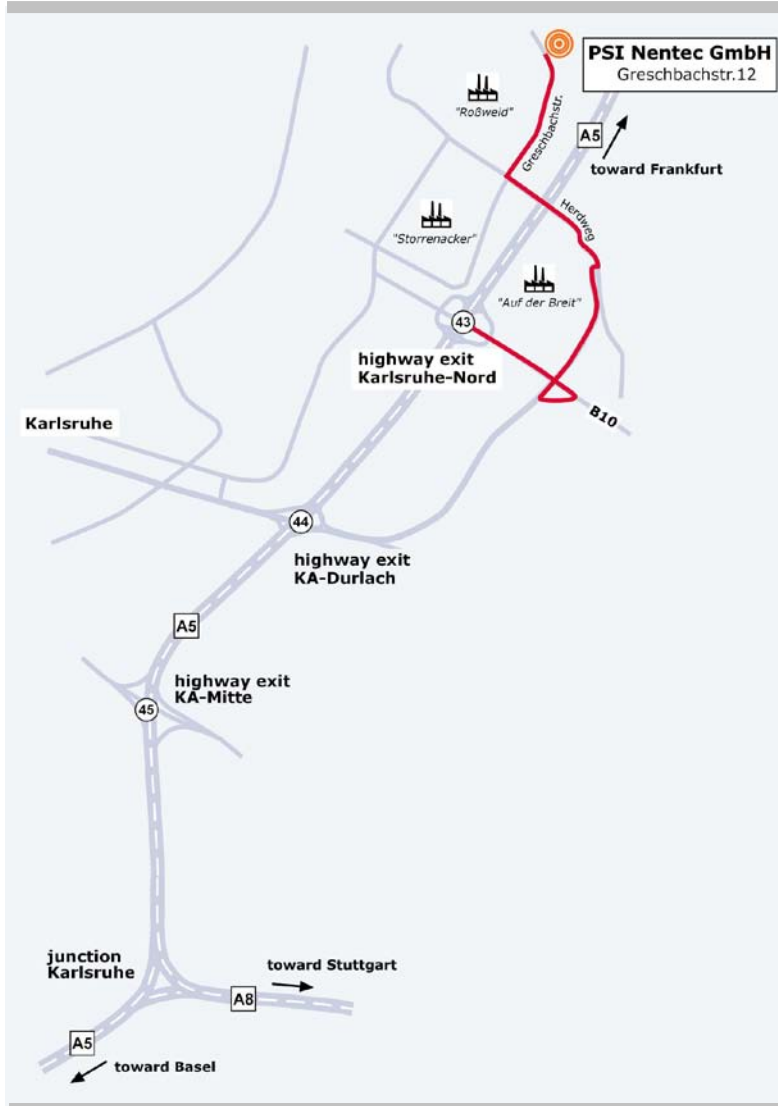

How to find PSI Nentec GmbH

from Frankfurt (A5)

Coming from the north (A5) please exit the highway A5 at the exit 43 (**Karlsruhe-Nord**) in the direction of the industrial area „**Roßweid**“ + exit the **B10** at the first exit + turn right at the traffic lights and follow the road + turn left into **Herdweg** + at the next traffic light intersection take a right turn into **Greschbachstr.** + the number 12 is on the right side about 800 m ahead.

from Basel (A5) or Stuttgart (A8)

Coming from Stuttgart (A8) change onto the **highway A5 in direction of Frankfurt** at the highway junction „**Karlsruhe**„ + exit the highway A5 at exit 43 (**Karlsruhe-Nord**) in the direction of the industrial area „**Roßweid**“ + exit the **B10** at the first exit + turn right at the traffic lights and follow the road + turn left into **Herdweg** + at the next traffic light intersection take a right turn into **Greschbachstr.** + the number 12 is on the right side about 800 m ahead.